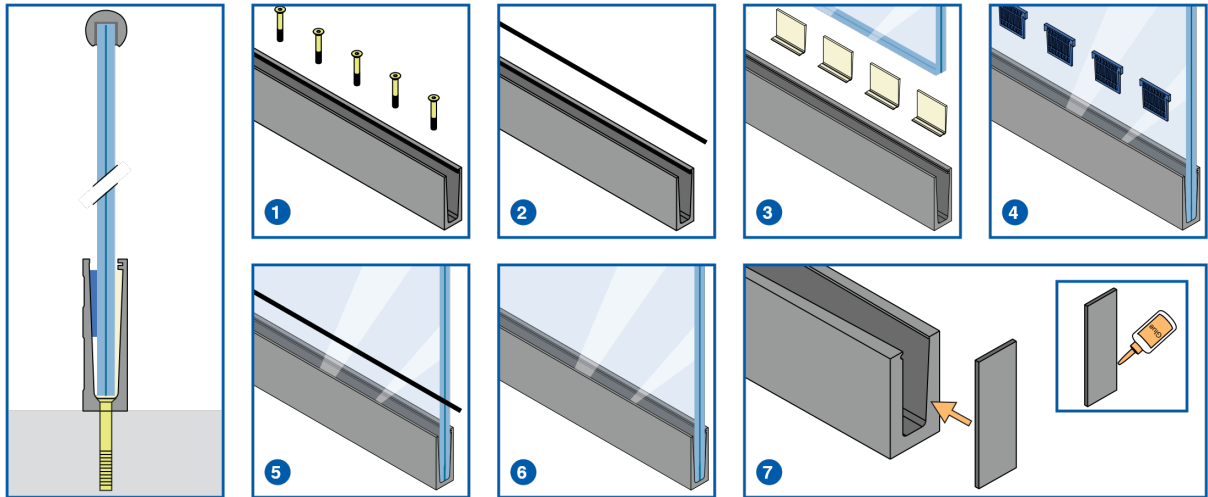

Installation Guide for: **WEDGE-LOC™ SYSTEM**

BASE FIX INSTALLATION:

SIDE FIX INSTALLATION:

Any Questions?

If you have any questions, please ask us. We are always happy to help if we can.

Call: 01708 398 020
 Email: info@liveconfigurator.co.uk