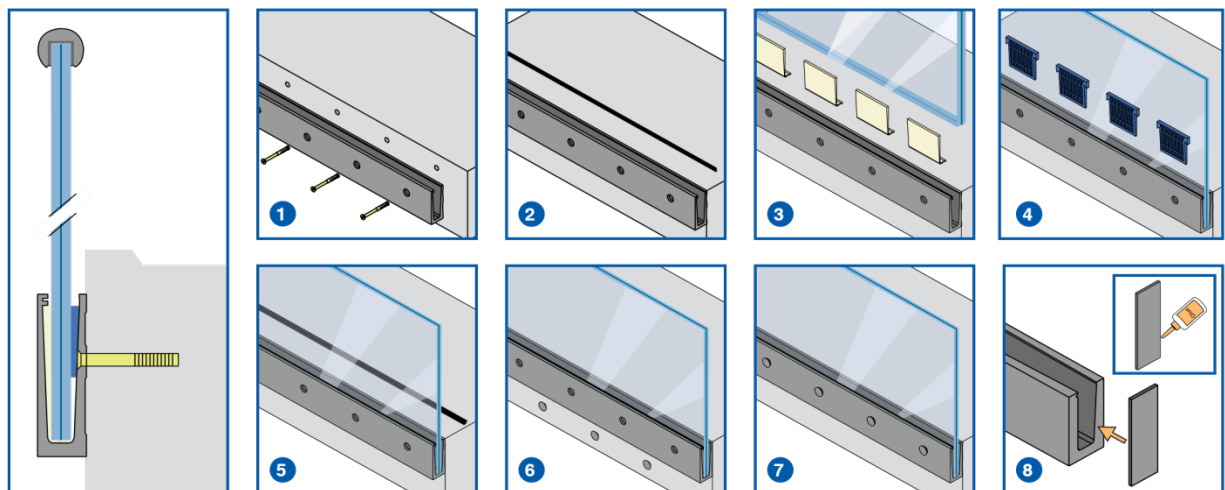

Installation Guide for: **WEDGE-LOC™ SYSTEM**

BASE FIX INSTALLATION:

SIDE FIX INSTALLATION:

Any Questions?

If you have any questions, please ask us. We are always happy to help if we can.

Call: 01708 398 020
 Email: info@liveconfigurator.co.uk