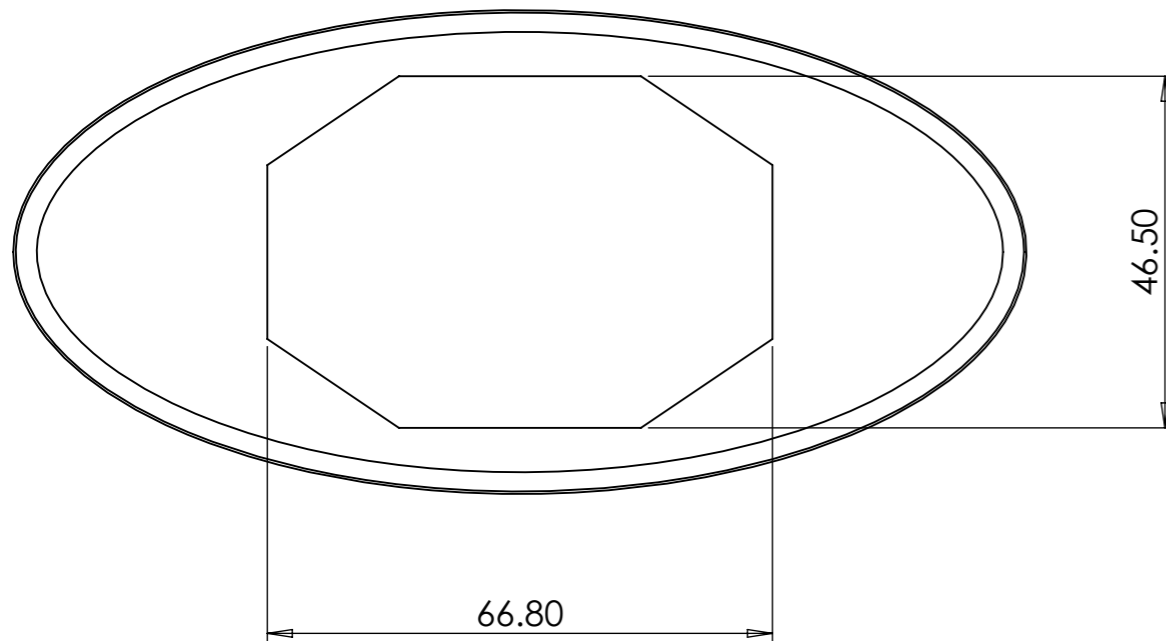

Cover Plate For Use With 1822008

Pro-Railing
 Tel: 0121 565 8282
 Email: prorailing@brundle.com
 Web: www.prorailing.co.uk

NOTES:
 Customer Drawing Information

DESCRIPTION:
 Cover Plate for 1822008 Spigot Satin Finish Duplex 2205

PART NO:
 1822008CP

DWG NO:
 N/A

A3

MATERIAL:
 Duplex 2205

FINISH:
 Polished

GRIT SIZE:
 320

UNLESS OTHERWISE SPECIFIED
 ALL DIMENSIONS ARE IN MILLIMETERS

	NAME	DATE	REVISION
DRAWN	GC	17/02/2017	A
CHECKED			